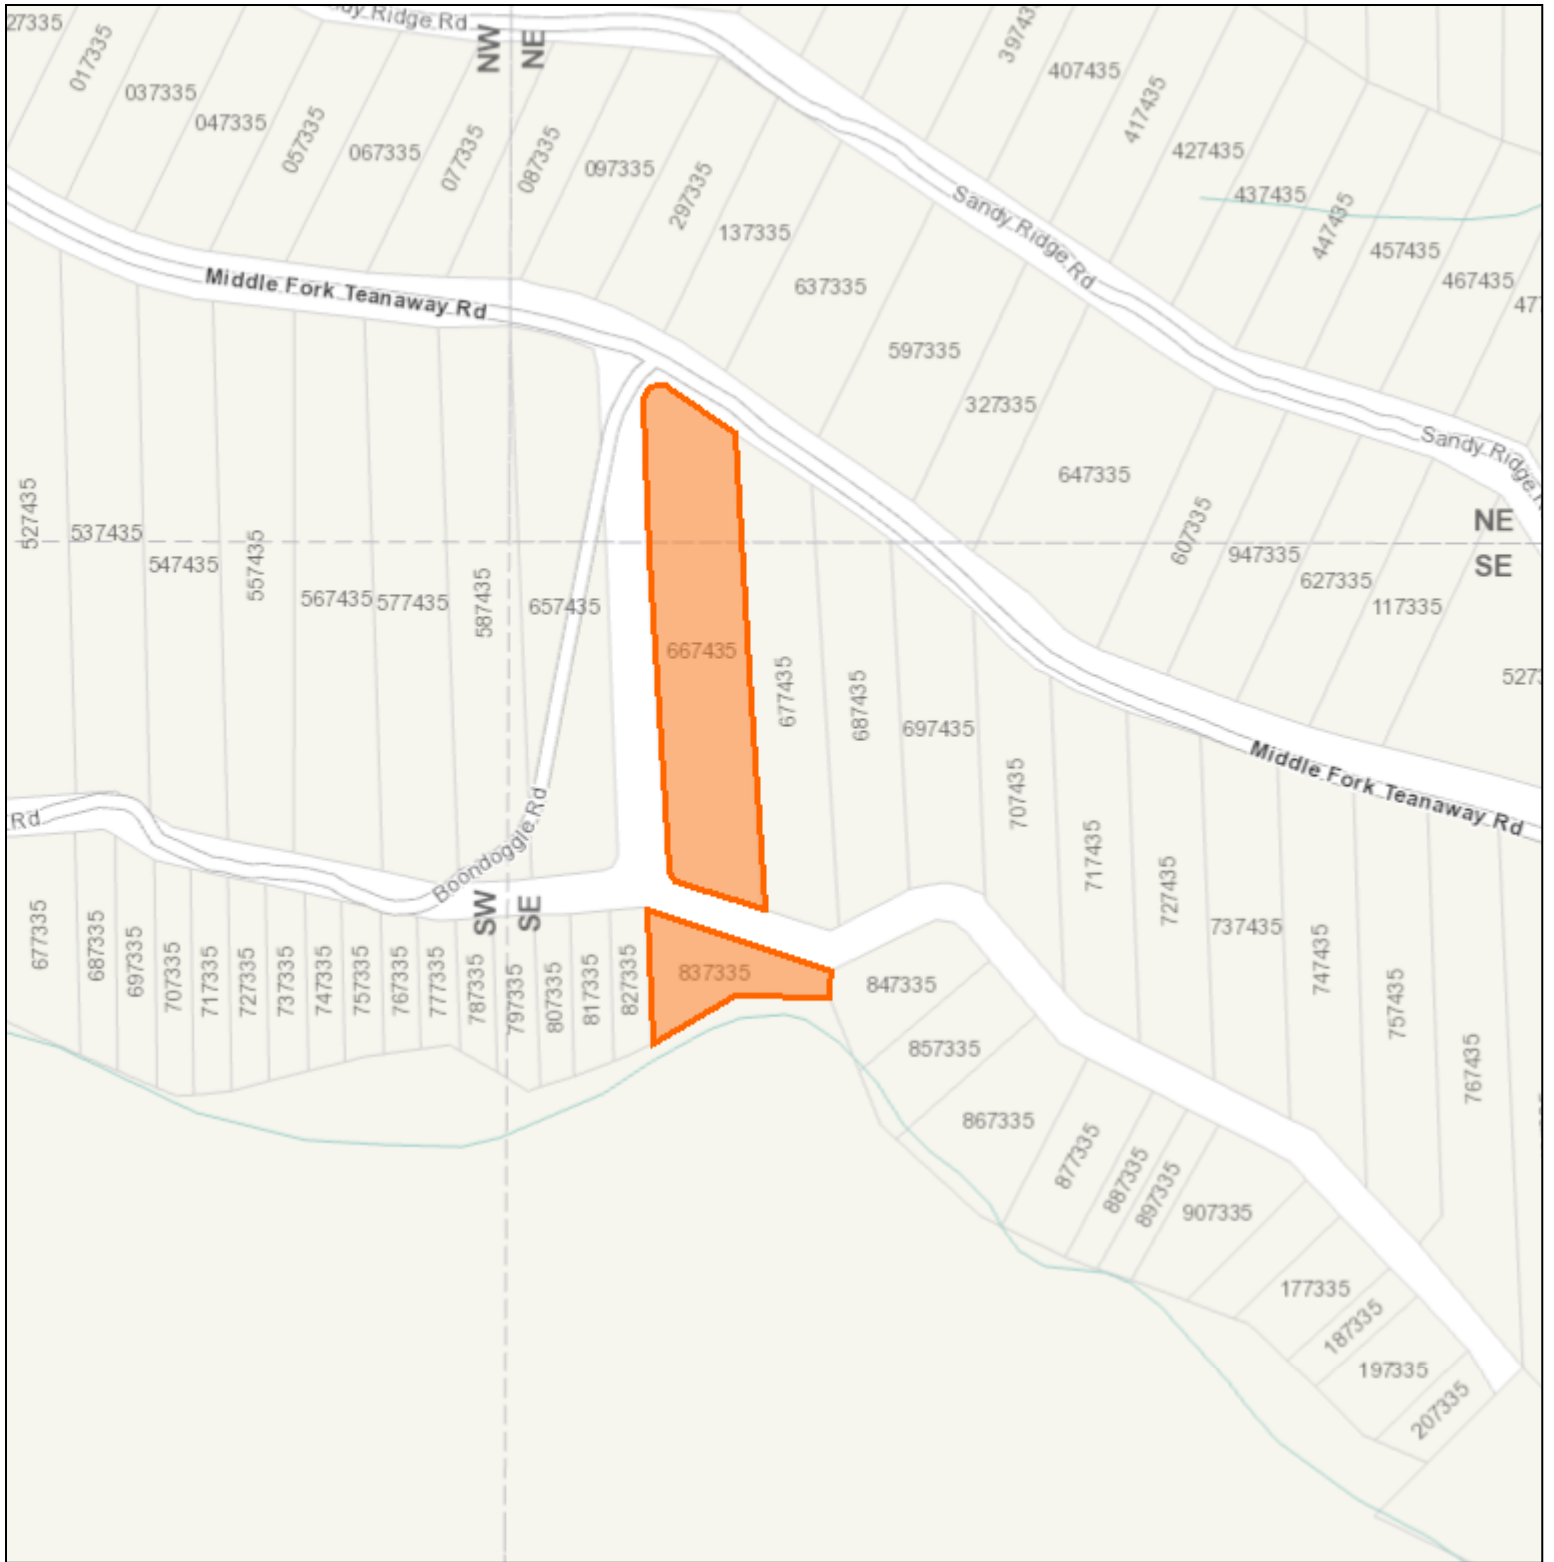

3440 Teanaway Rd

Date: 8/26/2016

1 inch = 376 feet
Relative Scale 1:4,514

Disclaimer:
Kittitas County makes every effort to produce and publish the most current and accurate information possible. No warranties, expressed or implied, are provided for the data, its use, or its interpretation. Kittitas County does not guarantee the accuracy of the material contained herein and is not responsible for any use, misuse or representations by others regarding this information or its derivatives.